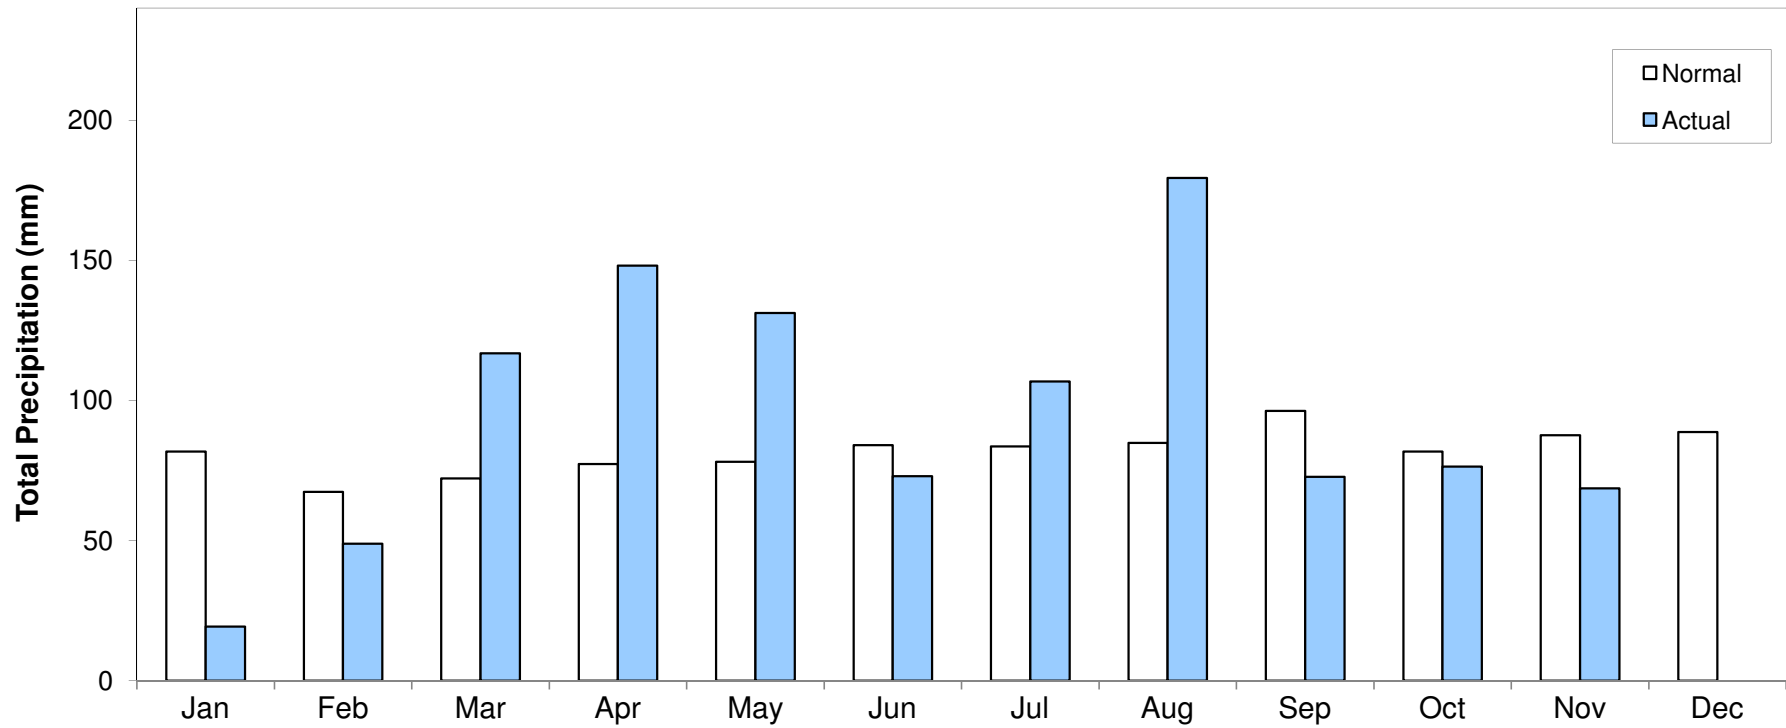

2011 Total Precipitation - Brockville, ON

	Jan	Feb	Mar	Apr	May	Jun	Jul	Aug	Sep	Oct	Nov	Dec	Year
Normal	81.8	67.4	72.2	77.3	78.1	84.0	83.6	84.8	96.3	81.7	87.6	88.7	983.5
Actual	19.3	48.9	116.8	148.1	131.2	73.0	106.8	179.4	72.7	76.4	68.6	0	1041.2
% of Normal	24%	73%	162%	192%	168%	87%	128%	212%	75%	94%	78%	0%	106%