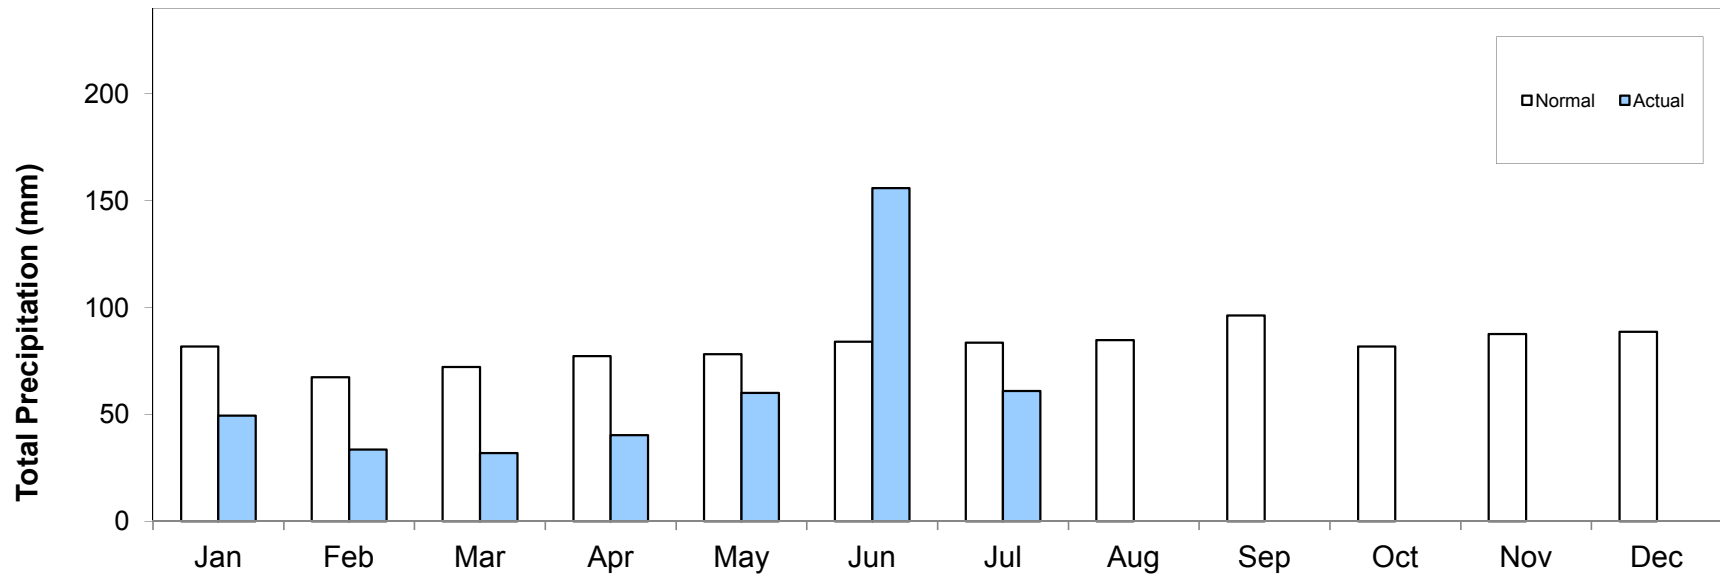

2010 Total Precipitation - Brockville, ON

| | Jan | Feb | Mar | Apr | May | Jun | Jul | Aug | Sep | Oct | Nov | Dec | Year |
|-------------|------|------|------|------|------|-------|------|------|------|------|------|------|-------|
| Normal | 81.8 | 67.4 | 72.2 | 77.3 | 78.1 | 84.0 | 83.6 | 84.8 | 96.3 | 81.7 | 87.6 | 88.7 | 983.5 |
| Actual | 49.4 | 33.5 | 31.9 | 40.2 | 60.1 | 155.8 | 61.0 | 0 | 0 | 0 | 0 | 0 | 983.5 |
| % of Normal | 60% | 50% | 44% | 52% | 77% | 185% | 73% | 0% | 0% | 0% | 0% | 0% | 0% |