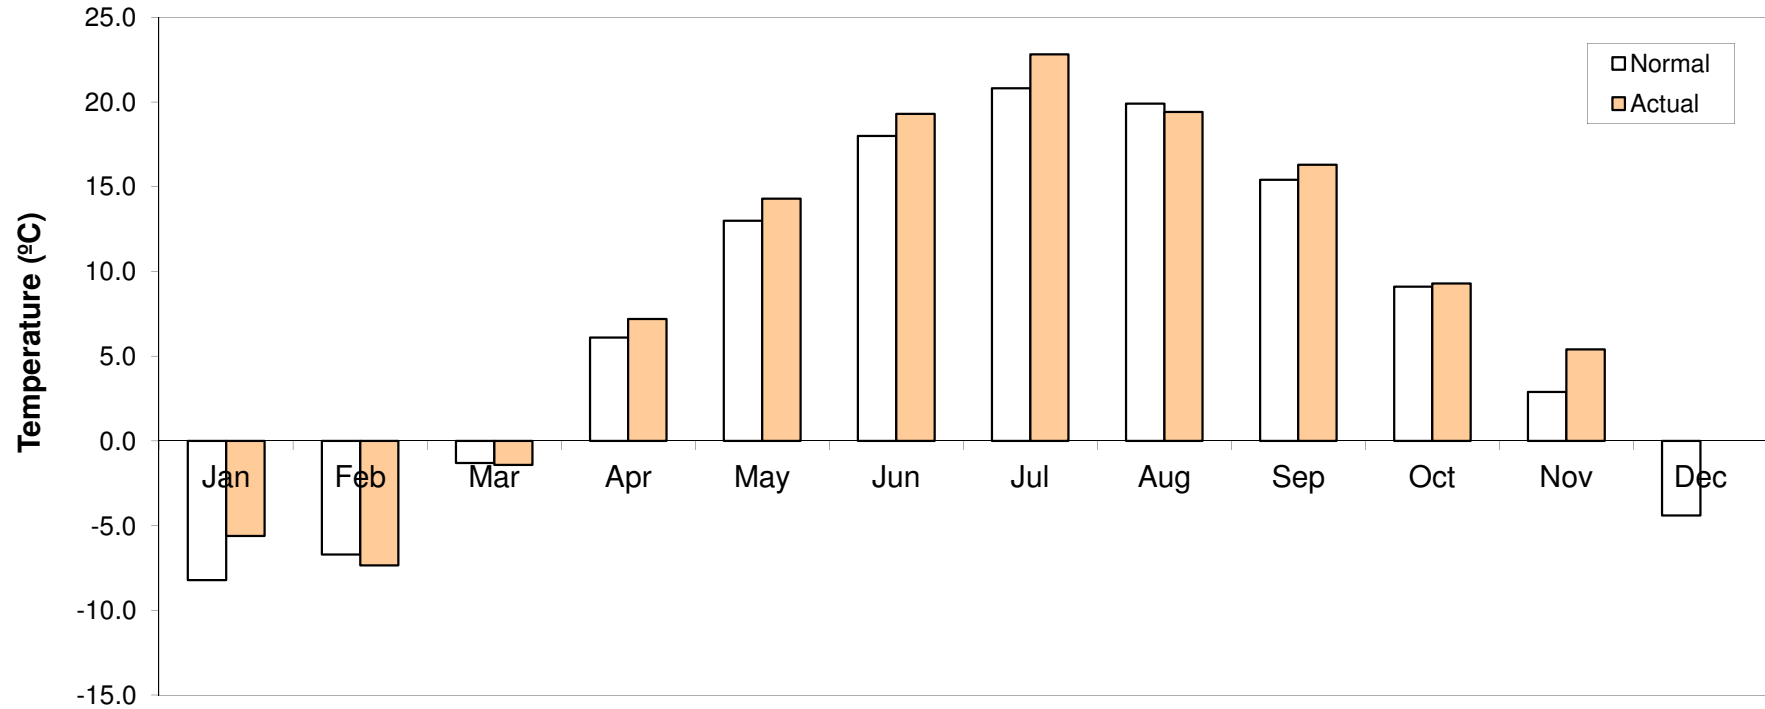

2011 Mean Temperature - Brockville, ON

	Jan	Feb	Mar	Apr	May	Jun	Jul	Aug	Sep	Oct	Nov	Dec	Year
Normal	-8.2	-6.7	-1.3	6.1	13.0	18.0	20.8	19.9	15.4	9.1	2.9	-4.4	7.1
Actual	-5.6	-7.3	-1.4	7.2	14.3	19.3	22.8	19.4	16.3	9.3	5.4	-4.4	9.1