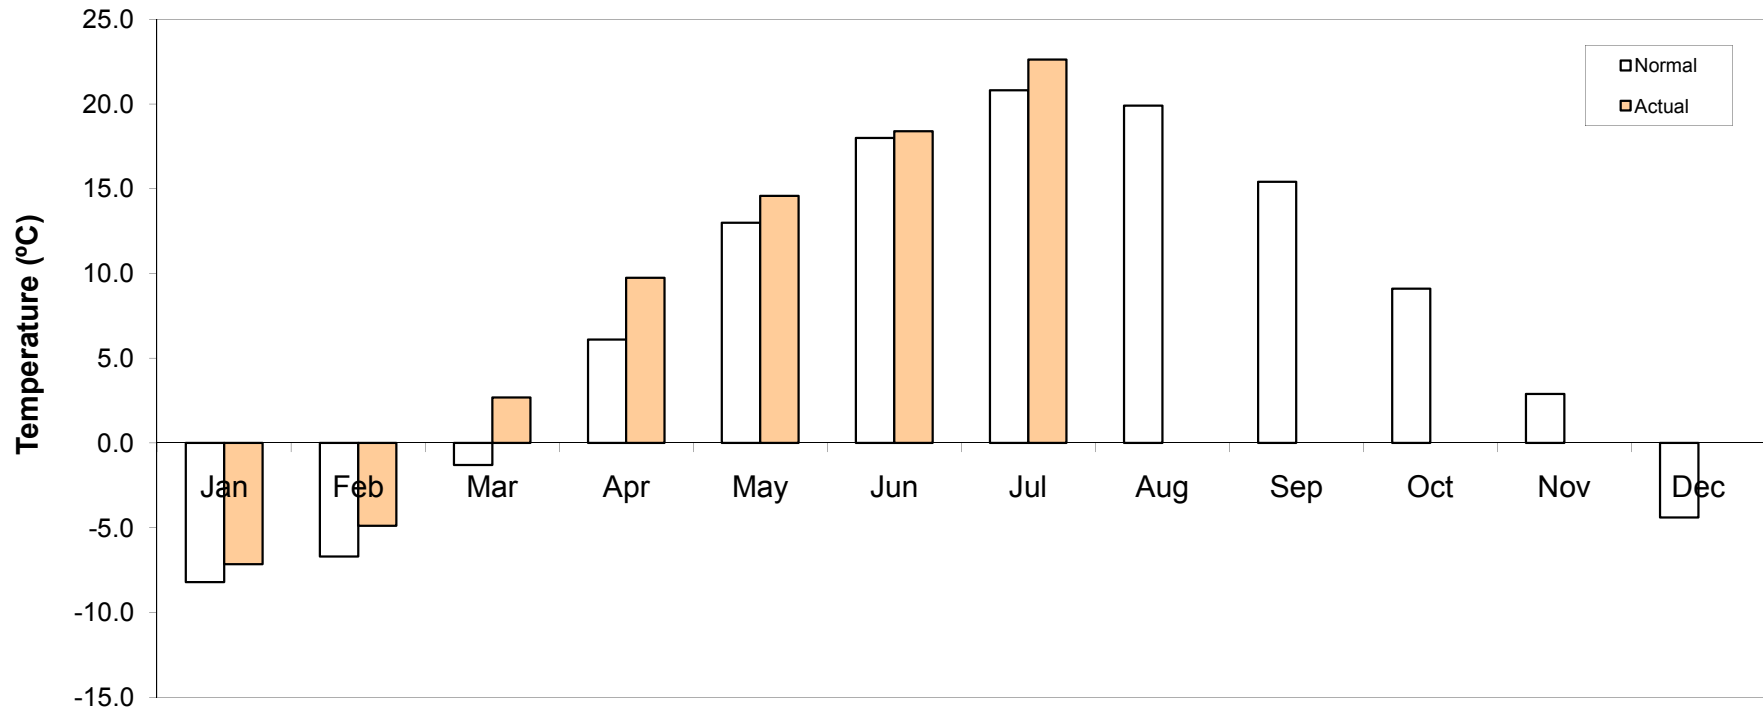

2010 Mean Temperature - Brockville, ON

	Jan	Feb	Mar	Apr	May	Jun	Jul	Aug	Sep	Oct	Nov	Dec	Year
Normal	-8.2	-6.7	-1.3	6.1	13.0	18.0	20.8	19.9	15.4	9.1	2.9	-4.4	7.1
Actual	-7.2	-4.9	2.7	9.7	14.6	18.4	22.6						