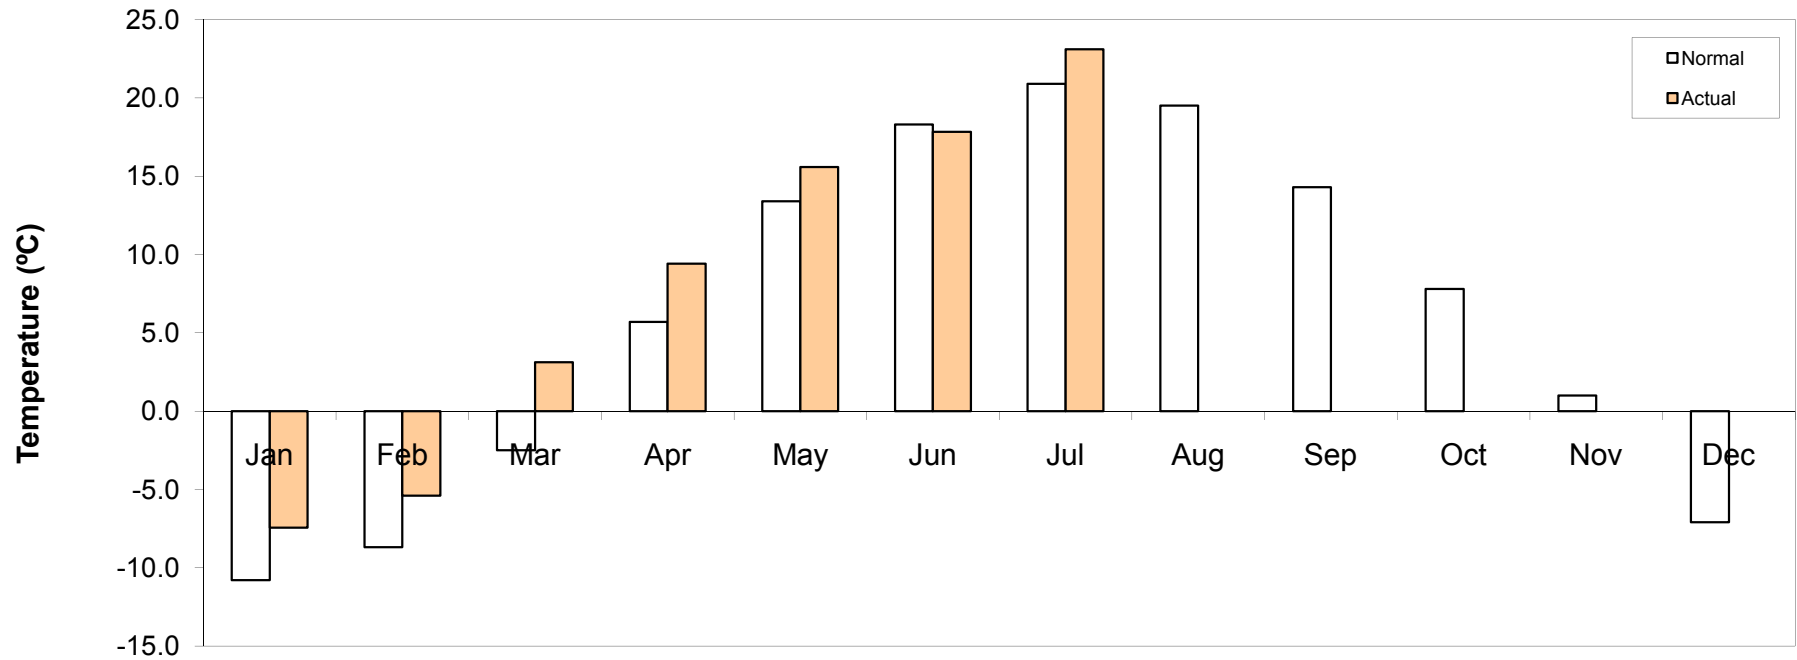

2010 Mean Temperature - Ottawa, ON

	Jan	Feb	Mar	Apr	May	Jun	Jul	Aug	Sep	Oct	Nov	Dec	Year
Normal	-10.8	-8.7	-2.5	5.7	13.4	18.3	20.9	19.5	14.3	7.8	1.0	-7.1	6.0
Actual	-7.5	-5.4	3.1	9.4	15.6	17.8	23.1						