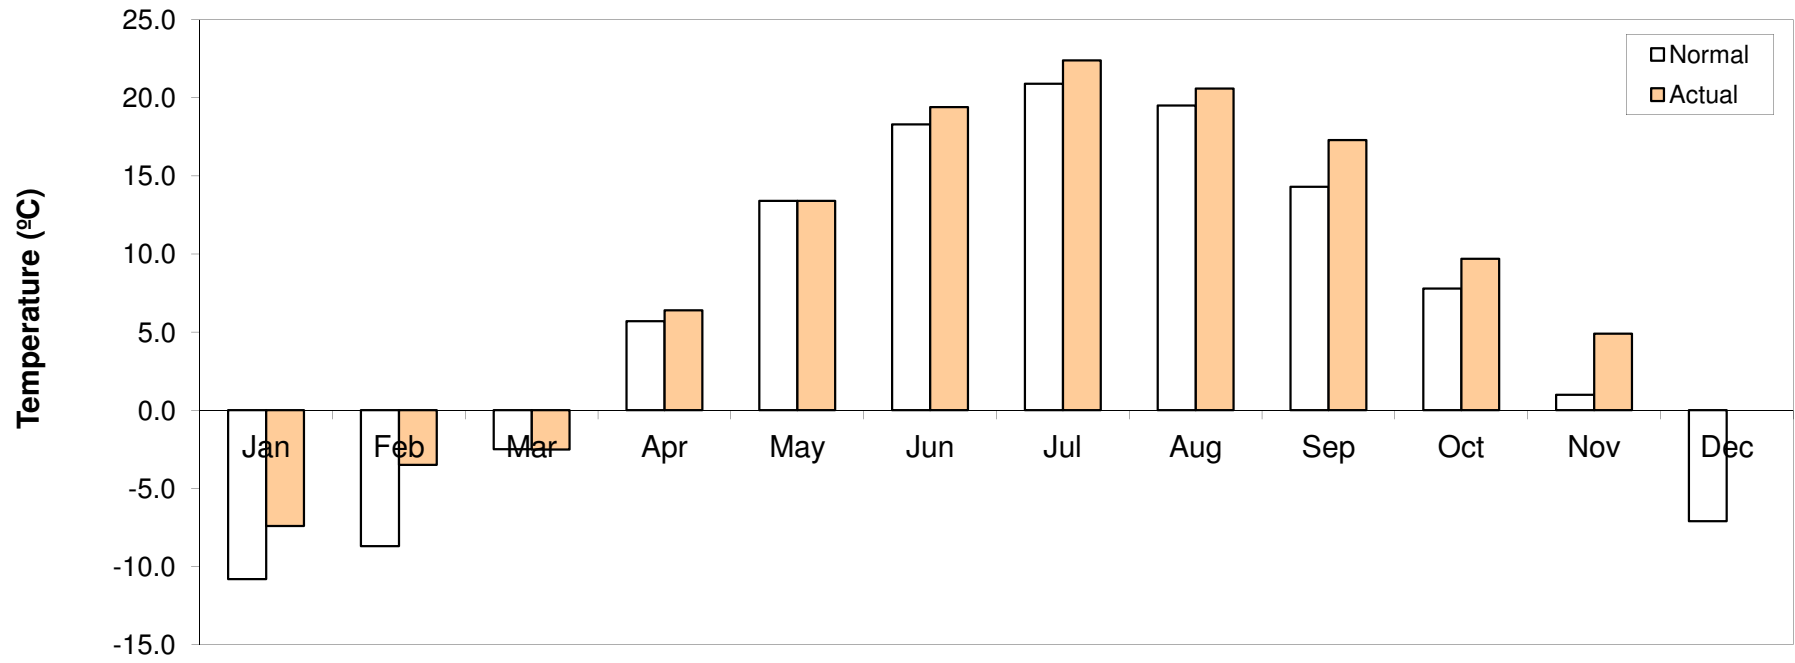

2011 Mean Temperature - Ottawa, ON

	Jan	Feb	Mar	Apr	May	Jun	Jul	Aug	Sep	Oct	Nov	Dec	Year
Normal	-10.8	-8.7	-2.5	5.7	13.4	18.3	20.9	19.5	14.3	7.8	1.0	-7.1	6.0
Actual	-7.4	-3.5	-2.5	6.4	13.4	19.4	22.4	20.6	17.3	9.7	4.9	-7.1	9.2