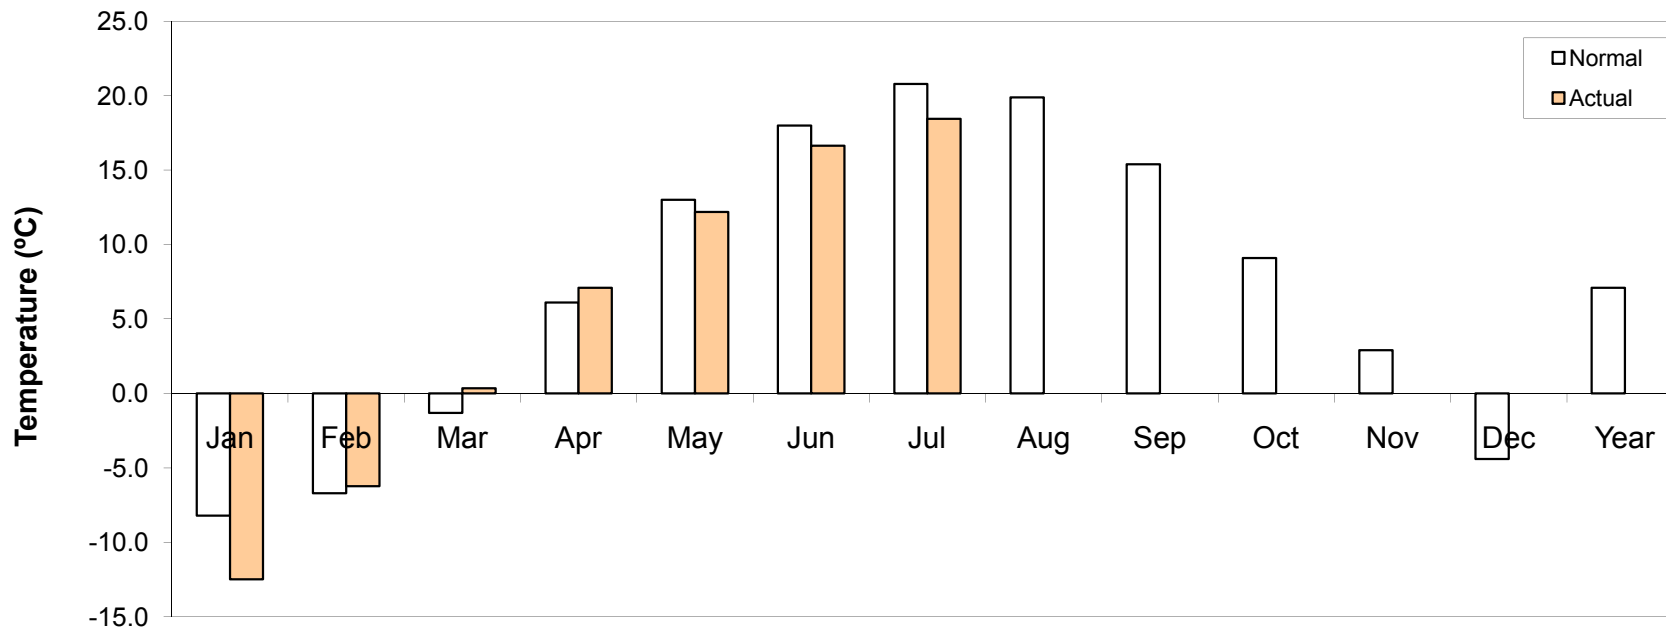

2009 Mean Temperature - Brockville, ON

	Jan	Feb	Mar	Apr	May	Jun	Jul	Aug	Sep	Oct	Nov	Dec	Year
Normal	-8.2	-6.7	-1.3	6.1	13.0	18.0	20.8	19.9	15.4	9.1	2.9	-4.4	7.1
Actual	-12.5	-6.2	0.4	7.1	12.2	16.6	18.5						