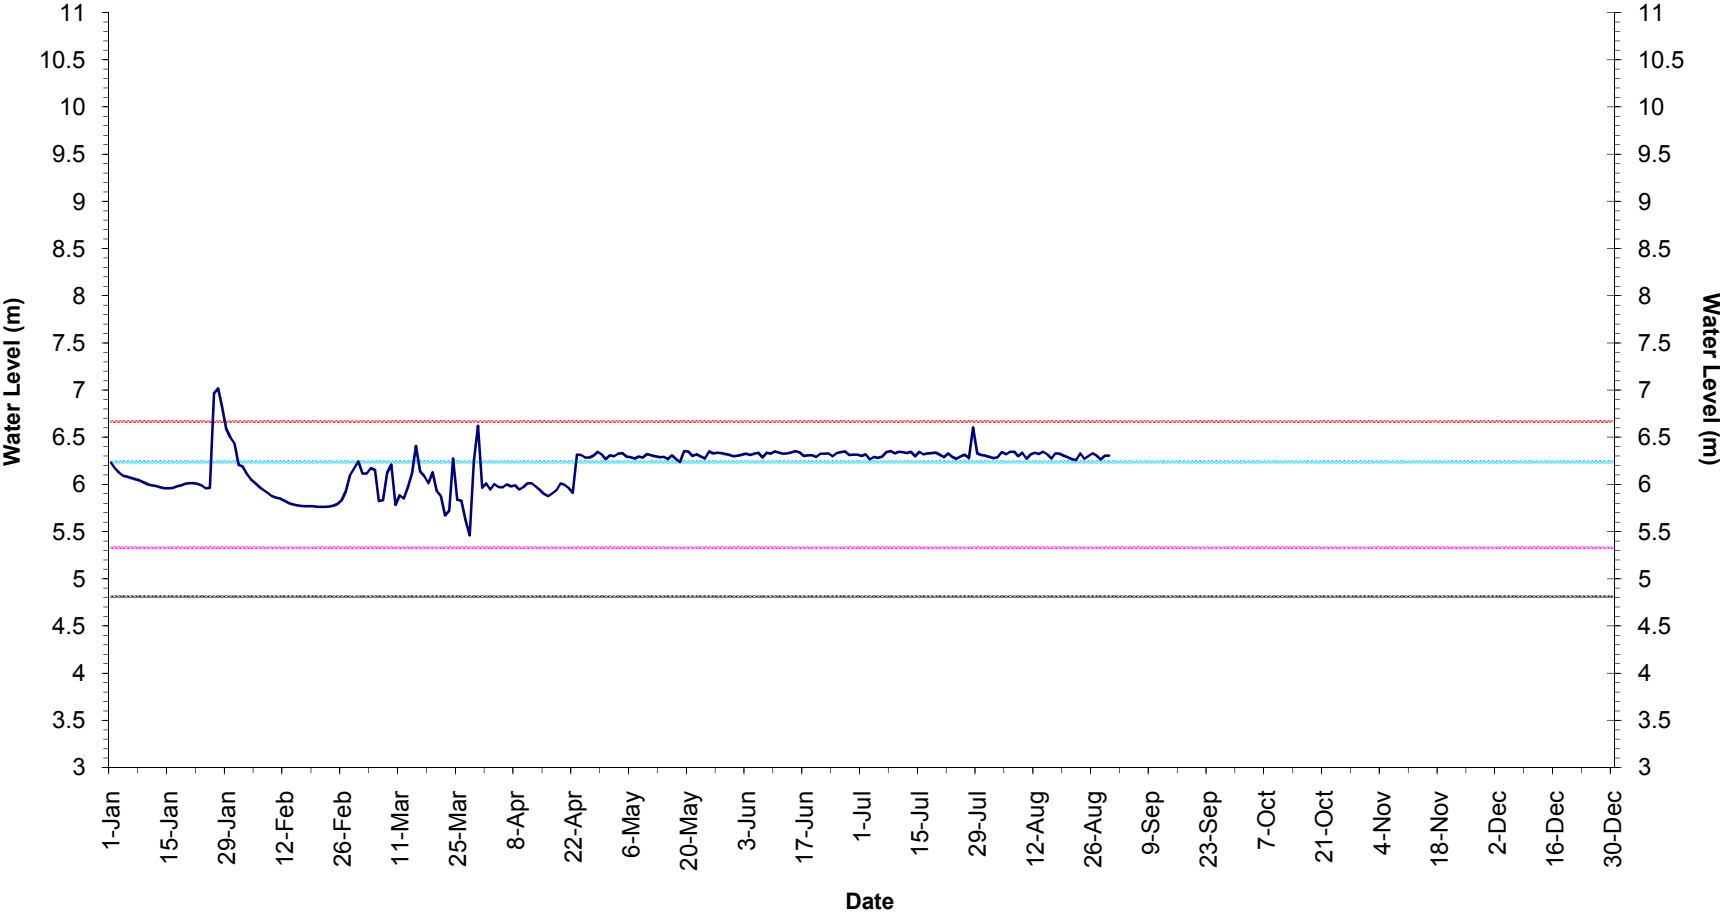

2010 Chesterville Dam Water Levels (unverified data - updated August 30, 2010)

— High Water Alarm — Summer Level — Winter Level — Low Water Alarm — Water Level